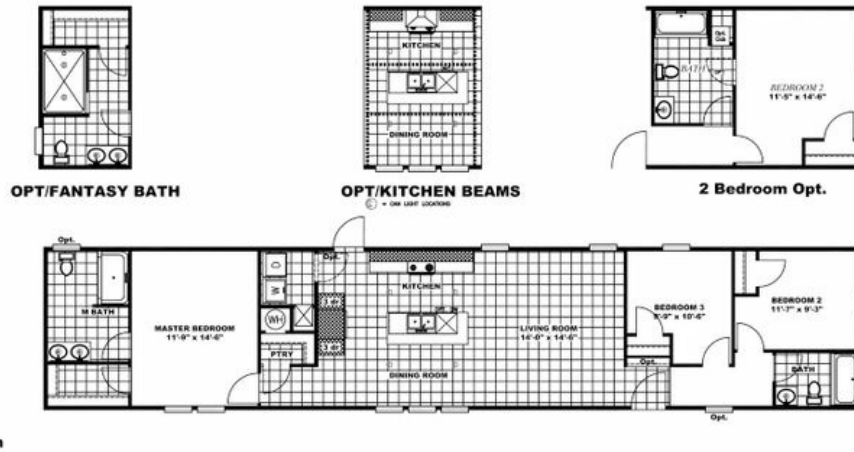

REVOLUTION 76A--FLASH SALE HOME!

Model number: 46REV16763AH18

3 beds • 2 baths • 1216 sq.ft. • 16' width • 76' depth

Our home building facilities invest in continuous product and process improvements. Plans, dimensions, features, materials, specifications and availability are subject to change without notice or obligation. Renderings and floor plans are representative likenesses of our homes and may differ from the actual homes. We invite you to tour a Home Center near you and inspect the highest value in quality housing available or call (256) 350-6058 to speak with a Home Consultant. Copyright 2017, CMH. All rights reserved.

<https://www.claytondecatour.com>

CLAYTON HOMES-
DECATUR

3622 HWY 31 SOUTH
DECATUR, AL 35603

Monday - Thursday: 9am to 6pm
Friday: 9am to 6pm
Saturday: 9am to 5pm
Sunday: Closed

(256) 350-6058