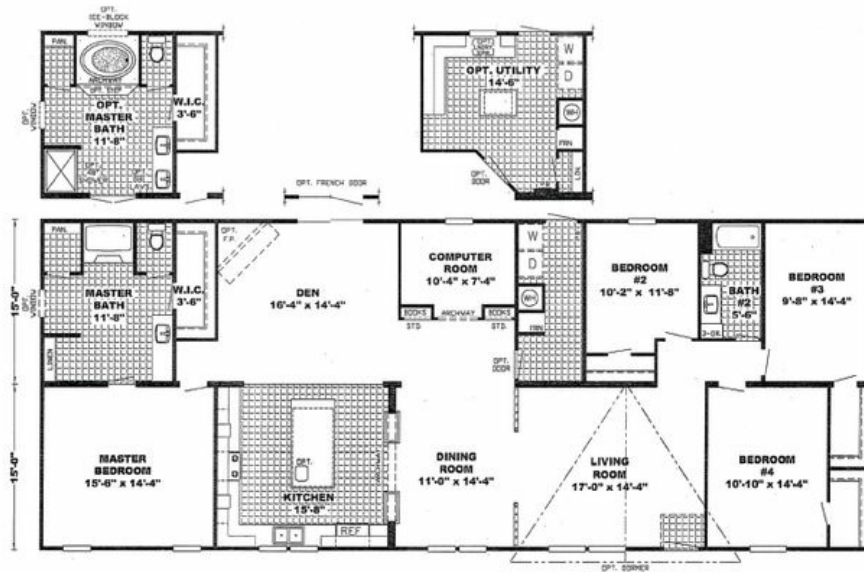

THE LOUIS--FLASH SALE HOME!

THE LOUIS--FLASH SALE HOME!

Model number: 41PRF32764CH17

4 beds • 2 baths • 2432 sq.ft. • 32' width • 76' depth

Our home building facilities invest in continuous product and process improvements. Plans, dimensions, features, materials, specifications and availability are subject to change without notice or obligation. Renderings and floor plans are representative likenesses of our homes and may differ from the actual homes. We invite you to tour a Home Center near you and inspect the highest value in quality housing available or call (256) 350-6058 to speak with a Home Consultant. Copyright 2017, CMH. All rights reserved.

THE LOUIS--FLASH SALE HOME!

Model number: 41PRF32764CH17

4 beds • 2 baths • 2432 sq.ft. • 32' width • 76' depth

Our home building facilities invest in continuous product and process improvements. Plans, dimensions, features, materials, specifications and availability are subject to change without notice or obligation. Renderings and floor plans are representative likenesses of our homes and may differ from the actual homes. We invite you to tour a Home Center near you and inspect the highest value in quality housing available or call (256) 350-6058 to speak with a Home Consultant. Copyright 2017, CMH. All rights reserved.